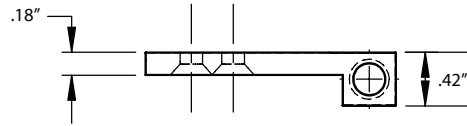

SQUARE BARREL SOLID BRASS HINGES - 3-1/2" X 3-1/2"

HINGES USES #9 FLAT HEAD SCREWS