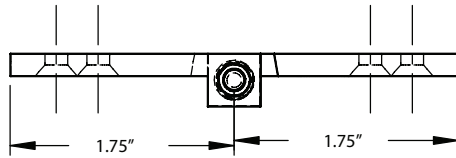

SQUARE BARREL SOLID BRASS HINGES - 3-1/2" X 3-1/2"

HINGES USES #9 FLAT HEAD SCREWS