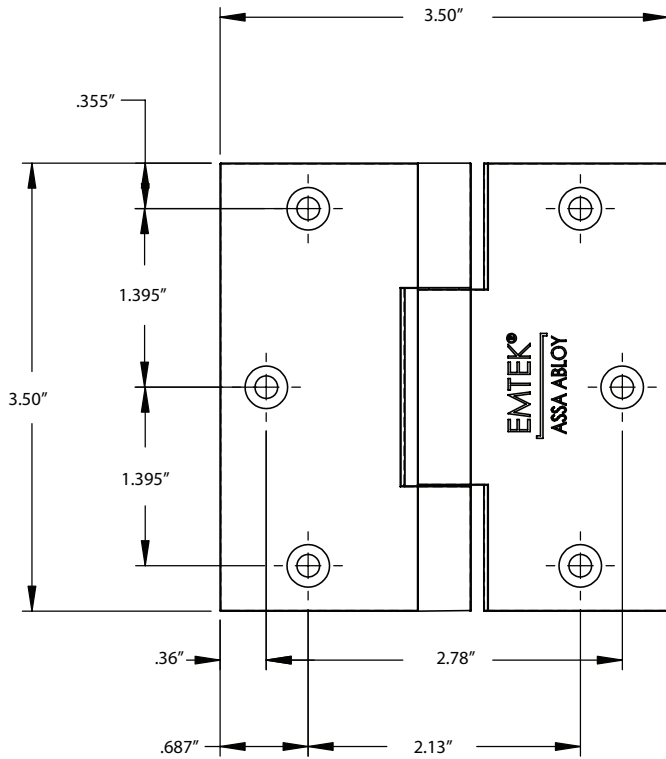

SQUARE BARREL SOLID BRASS HINGES - 3-1/2" X 3-1/2"

HINGES USES #9 FLAT HEAD SCREWS