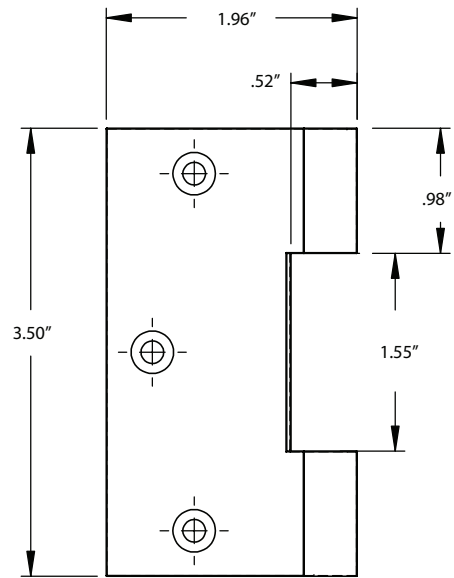

SQUARE BARREL SOLID BRASS HINGES - 3-1/2" X 3-1/2"

HINGES USES #9 FLAT HEAD SCREWS