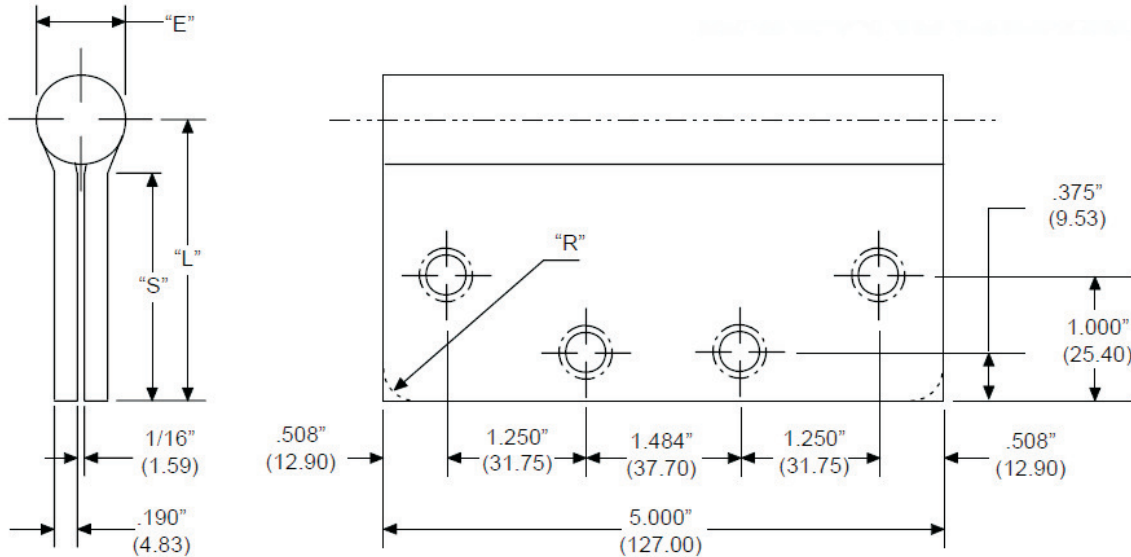

5" x 5" Ball-Bearing Hinge

Stainless Steel Commercial Grade

Material: 302/304 Stainless Steel
Finishes Available: Brushed Finish
Set Includes: Mounting hardware
Manufacturing: PBB
Sold As: Each

Dimensions:
 Leaf: 5" x 5" x .190"
 Barrel: .74" diameter
Item#: 4B51

Part Number			Gauge of Metal	"E" Outside Dia.	"L" Leaf Width	"S" Swage Line	"R" Corner Radius
Steel	Brass	Stainless					
4B81/4C81	4B21/4C21	4B51/4C51	.190"	.740"	2.50"	2.06"	Square, 1/4", 5/8"

360yardware
 life's too short for crummy hardware

www.360yardware.com
 Phone: 866.923.9273

Email: sales@360yardware.com

Description: 5" x 5" Heavy Duty Ball-Bearing Butt Hinge

Material/Finish: 302/304 Stainless Steel