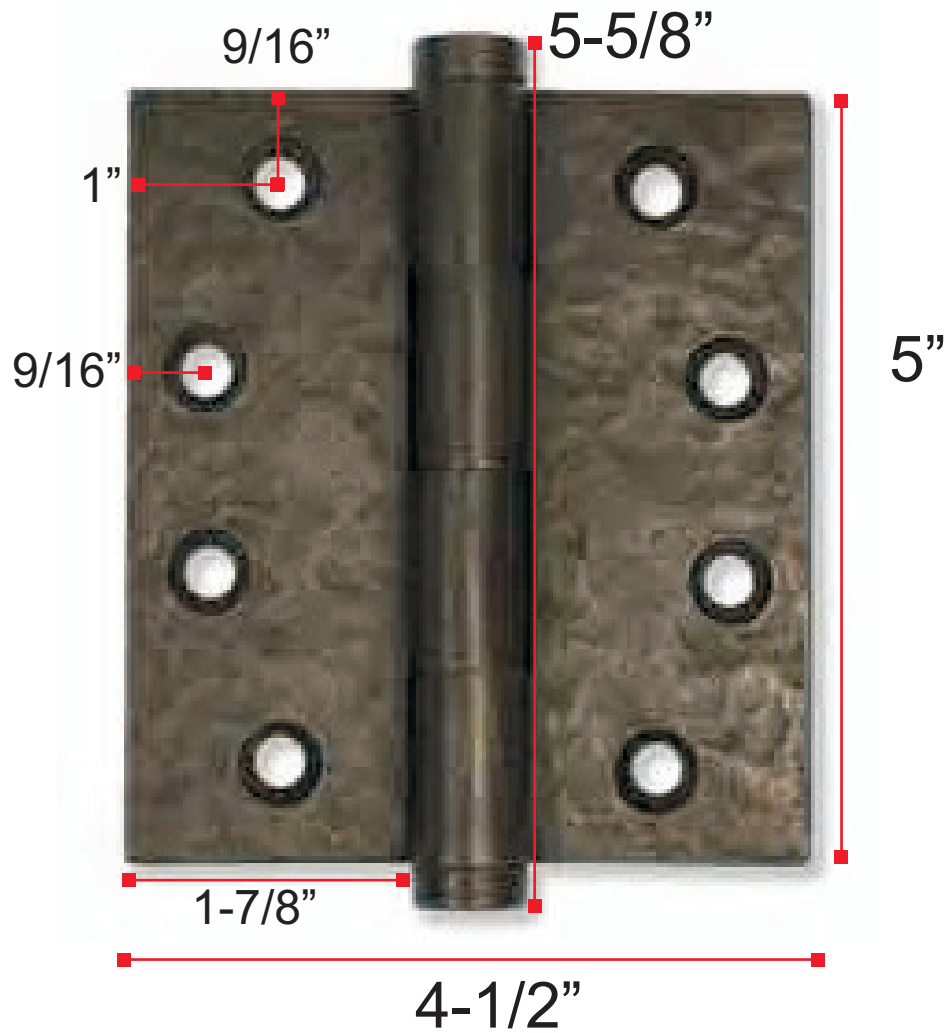

3/4" Diameter Barrel

With the leaves parallel, there is $13/16''$ between them.