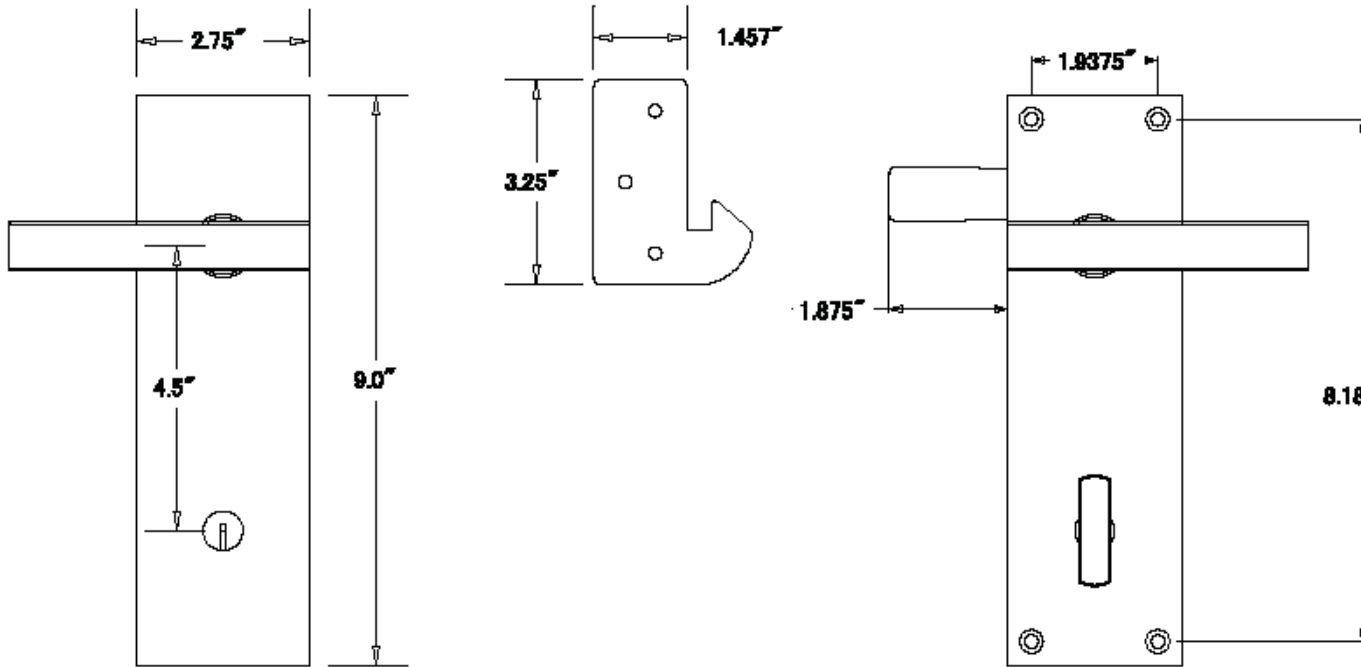

Leva Contemporary Latch with integrated deadbolt

Material: 316 Stainless Steel
Mechanism: Spring-Loaded Latch
Backset: 2-3/8" or 2-3/4"
Finishes Available: Brushed Finish
Set Includes: Mounting hardware

Dimensions:

Plate: 2-3/4" w x 9" h x 3/8" thick
 Handle: 4-3/4" l x 3/4" w x 3/4" d
 Latch-arm extends 1.875" from edge of plate
 Strike: 3-1/4" h x 1-1/2" w x 3/16" thick
 Projection: 2-1/4"

Fits gates: Up to 5-1/2" thick
Operable: From both sides
Suitable for: In-swinging, Out-swinging
Handing: Required
Lockable: With added deadbolt

Item#: Leva

360yardware

life's too short for crummy hardware

www.360yardware.com

Phone: 866.923.9273

Email: sales@360yardware.com

Description: Leva Contemporary Latch

Material/Finish: 316 Stainless Steel