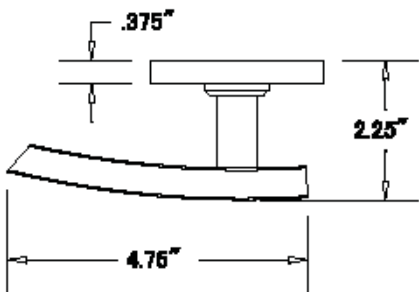

Leva Contemporary Latch with integrated deadbolt

Material: 316 Stainless Steel
Mechanism: Spring-Loaded Latch
Backset: 2-3/8" or 2-3/4"
Finishes Available: Brushed Finish
Set Includes: Mounting hardware

Dimensions:

Plate: 2-3/4" w x 9" h x 3/8" thick
 Handle: 4-3/4" l x 3/4" w x 3/4" d
 Latch-arm extends 1.875" from edge of plate
 Strike: 3-1/4" h x 1-1/2" w x 3/16" thick
 Projection: 2-1/4"

Fits gates: Up to 5-1/2" thick
Operable: From both sides
Suitable for: In-swinging, Out-swinging
Handing: Required
Lockable: With added deadbolt