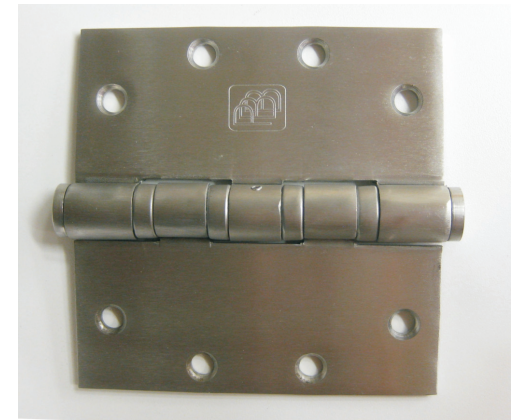

4.5" x 4.5" Ball-Bearing Hinge

Stainless Steel Commercial Grade

Material: 302/304 Stainless Steel
Finishes Available: Brushed Finish
Set Includes: Mounting hardware
Manufacturing: PBB
Sold As: Each

Dimensions:
 Leaf: 4.5" x 4.5" x .134"
 Barrel: .60" diameter
Item#: BB51-45

Part Number			Gauge of Metal	"E" Outside Dia.	"L" Leaf Width	"S" Swage Line	"R" Corner Radius
Steel	Brass	Stainless					
BB81/CB81	BB21/CB21	BB51/CB51	.134"	.600"	2.25"	1.88"	Square, 1/4", 5/8"

360yardware
 life's too short for crummy hardware

www.360yardware.com
 Phone: 866.923.9273

Email: sales@360yardware.com

Description: 4.5" x 4.5" Heavy Duty Ball-Bearing Butt Hinge

Material/Finish: 302/304 Stainless Steel