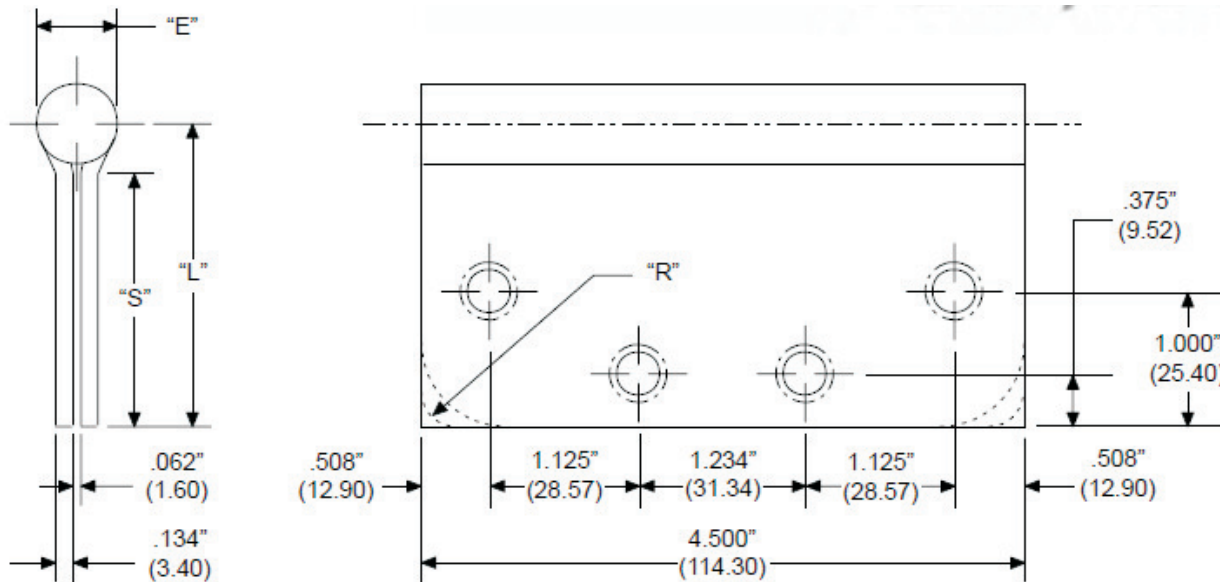

4.5" x 4.5" Ball-Bearing Hinge

Stainless Steel Commercial Grade

Material: 302/304 Stainless Steel
Finishes Available: Brushed Finish
Set Includes: Mounting hardware
Manufacturing: PBB
Sold As: Each

Dimensions:
 Leaf: 4.5" x 4.5" x .134"
 Barrel: .60" diameter
Item#: BB51-45

Part Number			Gauge of Metal	"E" Outside Dia.	"L" Leaf Width	"S" Swage Line	"R" Corner Radius
Steel	Brass	Stainless					
BB81/CB81	BB21/CB21	BB51/CB51	.134"	.600"	2.25"	1.88"	Square, 1/4", 5/8"

360yardware
 life's too short for crummy hardware

www.360yardware.com
 Phone: 866.923.9273

Email: sales@360yardware.com

Description: 4.5" x 4.5" Heavy Duty Ball-Bearing Butt Hinge

Material/Finish: 302/304 Stainless Steel