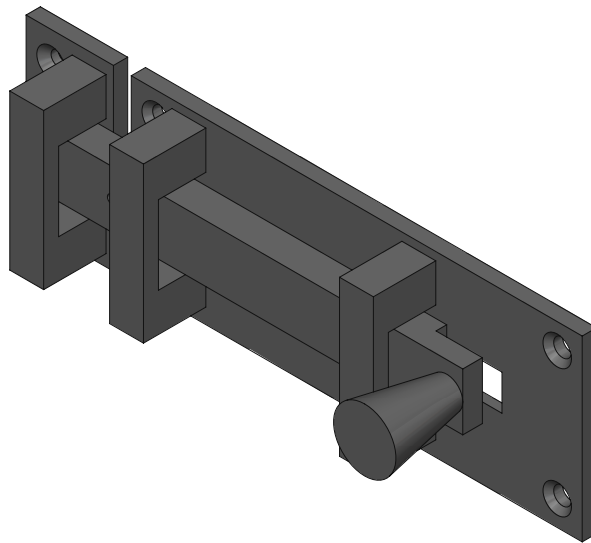

F2-500

All the products are handmade and may vary slightly from stated dimensions. Drawings for planning and illustration purposes only.

P: 877-227-6603 **W:** www.CoastalBronze.com **E:** Sales@CoastalBronze.com