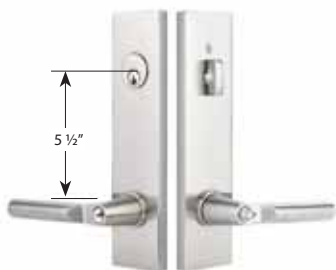

SINGLE & TWO-POINT LOCKSETS - BRASS TUBULAR

Modern Rectangular
Single Point with Round Key In Knobs

Modern Rectangular
Dummy with Round Key In Knobs

MODERN RECTANGULAR SINGLE POINT	Product Code	Key In Knob / Lever Style	Finish	List Price
Key in Knob/Lever	5302	Round Knob (ROU) Hanover Lever (HN) Luzern Lever (LU)	Oil Rubbed Bronze (US10B) Satin Nickel (US15) Flat Black (US19) Polished Chrome (US26)	\$200.00
Dummy, Pair	5352			\$200.00

Modern Rectangular
Two-Point, Single Cylinder
with Hanover Key In Levers

Modern Rectangular
Two-Point, Double Cylinder
with Luzern Key In Levers

Modern Rectangular
Two-Point, Dummy
with Hanover Key In Levers

MODERN RECTANGULAR TWO-POINT	Product Code	Key In Knob / Lever Style	Finish	List Price
Single Cylinder	5312	Round Knob (ROU) Hanover Lever (HN) Luzern Lever (LU)	Oil Rubbed Bronze (US10B) Satin Nickel (US15) Flat Black (US19) Polished Chrome (US26)	\$220.00
Double Cylinder	5322			\$220.00
Dummy, Pair	5362			\$220.00

Handing Required for Leversets. Standard Door Prep and Installation. **Supplied with Strike Plate and Adjustable Latch to fit 2³/₈" or 2³/₄" backset.** **Weiser® (WRS) Keyway:** Specify by adding "W" to the beginning of Product Code. No upcharge for cylinder substitution. Can be keyed into existing Weiser® system. **Any Key In Knob / Lever Style Options listed on this page can be used with Annapolis Trim Style.**