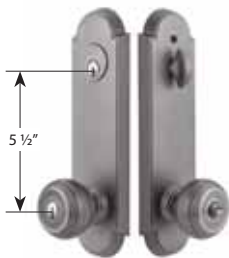

Handing Required for Leversets. Standard Door Prep and Installation. **Supplied with Strike Plate and Adjustable Latch to fit 2³/₈" or 2³/₄" backset.** **Weiser® (WRS) Keyway:** Specify by adding "W" to the beginning of Product Code. No upcharge for cylinder substitution. Can be keyed into existing Weiser® system. **Any Key In Knob / Lever Style Options listed on this page can be used with Annapolis Trim Style.**

Annapolis
Single Point with Providence Key In Knobs

Annapolis
Dummy with Egg Key In Knobs

ANNAPOLIS SINGLE POINT	Product Code	Key In Knob / Lever Style	Finish	List Price
Key in Knob/Lever	5308	Egg Knob (E) Providence Knob (P)	Polished Brass - Lifetime (US3) French Antique (US7) Oil Rubbed Bronze (US10B)	\$200.00
Dummy, Pair	5358	Rope Knob (RK) Waverly Knob (W) Cortina Lever (C) Rope Lever (RL)	Satin Nickel (US15) Pewter (US15A) Flat Black (US19) Polished Chrome (US26)	\$200.00

Annapolis
Two-Point, Single Cylinder
with Waverly Key In Knobs

Annapolis
Two-Point, Double Cylinder
with Cortina Key In Levers

Annapolis
Two-Point, Dummy
with Cortina Key In Levers

ANNAPOLIS TWO-POINT	Product Code	Key In Knob / Lever Style	Finish	List Price
Single Cylinder	5318	Egg Knob (E) Providence Knob (P)	Polished Brass - Lifetime (US3) French Antique (US7) Oil Rubbed Bronze (US10B)	\$220.00
Double Cylinder	5328	Rope Knob (RK) Waverly Knob (W) Cortina Lever (C) Rope Lever (RL)	Satin Nickel (US15) Pewter (US15A) Flat Black (US19) Polished Chrome (US26)	\$220.00
Dummy, Pair	5368			\$220.00

Handing Required for Leversets. Standard Door Prep and Installation. **Supplied with Strike Plate and Adjustable Latch to fit 2³/₈" or 2³/₄" backset.** **Weiser® (WRS) Keyway:** Specify by adding "W" to the beginning of Product Code. No upcharge for cylinder substitution. Can be keyed into existing Weiser® system. Any Key In Knob / Lever Style Options listed on this page can be used with Modern Rectangular Trim Style.