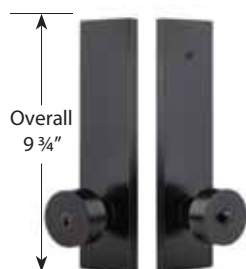

SINGLE & TWO-POINT LOCKSETS - BRASS TUBULAR

Modern Rectangular
Single Point with Round Key In Knobs

Modern Rectangular
Dummy with Round Key In Knobs

MODERN RECTANGULAR SINGLE POINT	Product Code	Key In Knob / Lever Style	Finish	List Price
Key in Knob/Lever	5302	Round Knob (ROU) Hanover Lever (HN) Luzern Lever (LU)	Oil Rubbed Bronze (US10B) Satin Nickel (US15) Flat Black (US19) Polished Chrome (US26)	\$200.00
Dummy, Pair	5352			\$200.00

Modern Rectangular
Two-Point, Single Cylinder
with Hanover Key In Levers

Modern Rectangular
Two-Point, Double Cylinder
with Luzern Key In Levers

Modern Rectangular
Two-Point, Dummy
with Hanover Key In Levers

MODERN RECTANGULAR TWO-POINT	Product Code	Key In Knob / Lever Style	Finish	List Price
Single Cylinder	5312	Round Knob (ROU) Hanover Lever (HN) Luzern Lever (LU)	Oil Rubbed Bronze (US10B) Satin Nickel (US15) Flat Black (US19) Polished Chrome (US26)	\$220.00
Double Cylinder	5322			\$220.00
Dummy, Pair	5362			\$220.00

Handing Required for Leversets. Standard Door Prep and Installation. **Supplied with Strike Plate and Adjustable Latch to fit 2³/₈" or 2³/₄" backset.** **Weiser® (WRS) Keyway:** Specify by adding "W" to the beginning of Product Code. No upcharge for cylinder substitution. Can be keyed into existing Weiser® system. **Any Key In Knob / Lever Style Options listed on this page can be used with Annapolis Trim Style.**