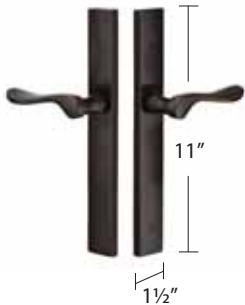

11" STRETTO
Non-Keyed Passage Set

1 1/2" x 11" MODERN RECTANGULAR NON-KEYED	Product Code	Knob or Lever Style	Finish	List Price
Passage	8143	See Page 4 for Brass Knob & Lever Options. See Page 5 for Crystal & Porcelain Knob Options.	Satin Brass (US4) Oil Rubbed Bronze (US10B) Satin Nickel (US15) Flat Black (US19) Polished Chrome (US26)	$154.00
Thumbturn Privacy	8243			$154.00
Dummy, Pair	8046			$154.00
Dummy, Single Sided	8043			$82.00