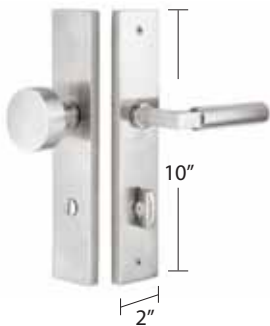

SIDEPLATE LOCKSETS - STAINLESS STEEL STRETTO NARROW TRIM

10" STRETTO
Thumbturn Privacy Set

2" x 10" STAINLESS STEEL NON-KEYED	Product Code	Knob or Lever Style	Finish	List Price
Passage	9141	See Page 6 for Stainless Steel Knob & Lever Options.	Brushed Stainless Steel (SS)	$154.00
Thumbturn Privacy	9241			$154.00
Dummy, Pair	9045			$154.00
Dummy, Single Sided	9041			$82.00