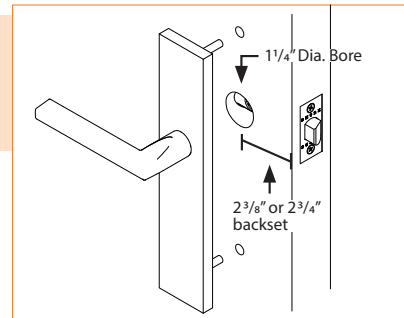

New Door Prep ONLY
See Template for Door Prep Specification

- Narrow 1 1/4" Door Preps