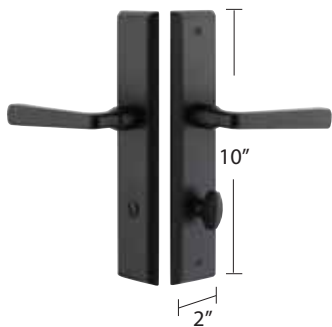

SIDEPLATE LOCKSETS - SANDCAST BRONZE STRETTO NARROW TRIM

10" STRETTO
Thumbturn Privacy Set

2" x 10" RECTANGULAR NON-KEYED	Product Code	Knob or Lever Style	Finish	List Price
Passage	5141	See Page 5 for Sandcast Bronze Knob & Lever, Crystal & Porcelain Knob Options.	Flat Black Bronze (FB) Medium Bronze (MB) Tumbled White Bronze (TWB)	$168.00
Thumbturn Privacy	5241			$168.00
Dummy, Pair	5045			$168.00
Dummy, Single Sided	5041			$86.00