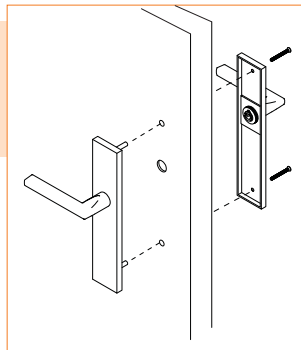

New Door Prep ONLY
See Template for Door Prep

STRETTO DUMMY SINGLE SIDED STYLES

Available in both 10" and 11"