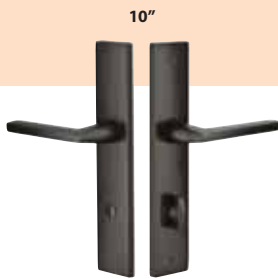

STRETTO THUMBTURN PRIVACY STYLES

Exterior Interior