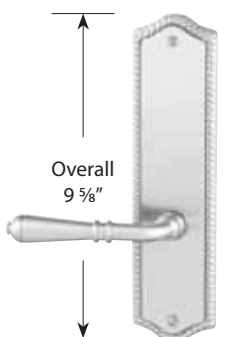

INTERCONNECT DEVICE	Product Code		List Price
Colonial 5 1/2" C-to-C Keyed	443	Not Available for Double Cylinder. 28° Latch Not Available for Use with Interconnect Device.	\$58.00

Handing Required if Keyed Leversets or if Interconnect Device is Specified. Standard 2 1/8" Door Prep. Standard latch is for 2 3/8" backset. Specify 2 3/4" backset if required. To order 28° Rotation Latch with any Sideplate, add product code **Latch28** and list price **\$4**. **Weiser® (WRS) Keyway:** Specify by adding "W" to the beginning of Product Code. No upcharge for cylinder substitution. Can be keyed into existing Weiser® system. **Unlacquered Brass** finish available with additional **\$18 NET** upcharge.

SIDEPLATE LOCKSETS - BRASS TUBULAR

- Rope Knob with Non-Keyed Rope Plate
- Standard 2 1/8" Door Prep

ROPE 7 1/2" NON-KEYED	Product Code	Knob or Lever Style	Finish	List Price
Passage	7109	See Page 4 for Brass Knob & Lever Options.	Polished Brass - Lifetime (US3) French Antique (US7)	\$148.00
Privacy	7209			\$148.00
Dummy, Pair	7059	See Page 5 for Crystal & Porcelain Knob Options.	Satin Nickel (US15)	\$148.00

- Rope Lever with Keyed Rope Plate
- Two Standard 2 1/8" Door Preps
- 3 5/8" Center to Center Hole Spacing

ROPE 3 5/8" C-TO-C KEYED	Product Code	Knob or Lever Style	Finish	List Price
Passage/Single Keyed	7090	See Page 4 for Brass Knob & Lever Options.	Polished Brass - Lifetime (US3) French Antique (US7)	\$168.00
Passage/Double Keyed	7091			\$168.00
Dummy, Pair	7095	See Page 5 for Crystal & Porcelain Knob Options.	Satin Nickel (US15)	\$168.00