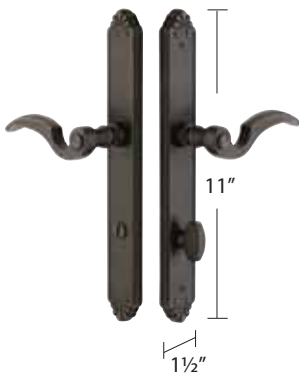

11" STRETTO
Thumbturn Privacy Set

1 1/2" x 11" TUSCANY NON-KEYED	Product Code	Knob or Lever Style	Finish	List Price
Passage	6143	See Page 6 for Lost Wax Cast Bronze Knob & Lever Options. See Page 5 for Crystal & Porcelain Knob Options.	Flat Black Bronze (FB) Medium Bronze (MB)	$168.00
Thumbturn Privacy	6243			$168.00
Dummy, Pair	6046			$168.00
Dummy, Single Sided	6043			$86.00