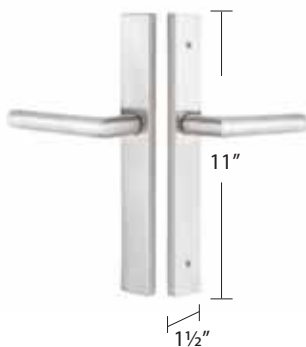

11" STRETTO
Non-Keyed Passage Set

1 1/2" x 11" STAINLESS STEEL NON-KEYED	Product Code	Knob or Lever Style	Finish	List Price
Passage	9143	See Page 6 for Stainless Steel Knob & Lever Options.	Brushed Stainless Steel (SS)	$154.00
Thumbturn Privacy	9243			$154.00
Dummy, Pair	9046			$154.00
Dummy, Single Sided	9043			$82.00