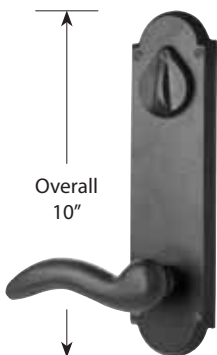

Overall
10"

- Cody Lever with Keyed #5 Plate
- Two Standard 2 1/8" Door Preps
- 5 1/2" Center to Center Hole Spacing

#5 5 1/2" C-TO-C KEYED	Product Code	Knob or Lever Style	Finish	List Price
Passage/Single Keyed	7670	See Page 5 for Sandcast Bronze Knob & Lever, Crystal & Porcelain Knob Options.	Flat Black Bronze (FB) Medium Bronze (MB) Tumbled White Bronze (TWB)	$184.00
Passage/Double Keyed	7671			$184.00
Dummy, Pair	7675			$184.00

INTERCONNECT DEVICE	Product Code			List Price
#5 5 1/2" C-to-C Keyed	443	Not Available for Double Cylinder. 28° Latch Not Available for Use with Interconnect Device.		$58.00

Handing Required if Keyed Leversets or if Interconnect Device is Specified. Standard 2 1/8" Door Prep. Standard latch is for 2 3/8" backset. Specify 2 3/4" backset if required. To order 28° Rotation Latch with any Sideplate, add product code **Latch28** and list price **$4**. **Weiser® (WR5) Keyword:** Specify by adding "W" to the beginning of Product Code. No upcharge for cylinder substitution. Can be keyed into existing Weiser® system.