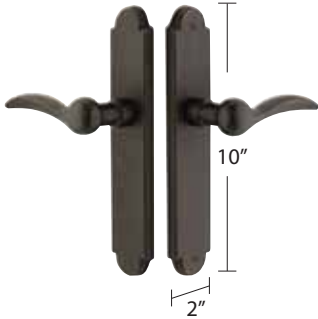

10" STRETTO
Non-Keyed Passage Set

2" x 10" ARCHED NON-KEYED	Product Code	Knob or Lever Style	Finish	List Price
Passage	4141	See Page 5 for Sandcast Bronze Knob & Lever, Crystal & Porcelain Knob Options.	Flat Black Bronze (FB) Medium Bronze (MB) Tumbled White Bronze (TWB)	$168.00
Thumbturn Privacy	4241			$168.00
Dummy, Pair	4045			$168.00
Dummy, Single Sided	4041			$86.00