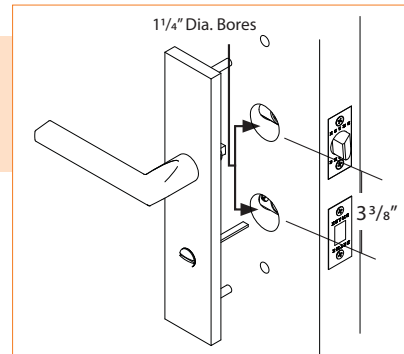

New Door Prep ONLY
See Template for Door Prep Specification