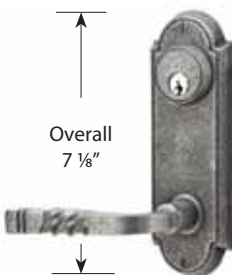

- San Carlos Lever with Keyed #5 Wrought Steel Plate
- Two Standard 2 1/8" Door Preps
- 3 5/8" Center to Center Hole Spacing

#5 WROUGHT STEEL 3 5/8" C-TO-C KEYED	Product Code	Knob or Lever Style	Finish	List Price
Passage/Single Keyed	7010	See Page 6 for Wrought Steel Knob & Lever Options.	Flat Black Steel (FBS) Satin Steel (SWS)	$168.00
Passage/Double Keyed	7011			$168.00
Dummy, Pair	7015			$168.00

Handing Required if Keyed Leversets or if Interconnect Device is Specified. Standard 2 1/8" Door Prep. Standard latch is for 2 3/8" backset. Specify 2 3/4" backset if required. To order 28° Rotation Latch with any Sideplate, add product code **Latch28** and list price $4. **Weiser® (WRS) Keyword:** Specify by adding "W" to the beginning of Product Code. No upcharge for cylinder substitution. Can be keyed into existing Weiser® system.