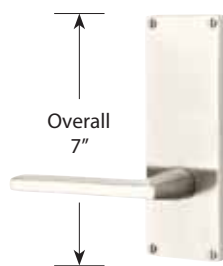

SIDEPLATE LOCKSETS - BRASS TUBULAR

- Helios Lever with Non-Keyed Modern Plate
- Standard 2 1/8" Door Prep

MODERN 7" NON-KEYED	Product Code	Knob or Lever Style	Finish	List Price
Passage	8111	See Page 4 for Brass Knob & Lever Options. See Page 5 for Crystal & Porcelain Knob Options.	Satin Brass (US4) Oil Rubbed Bronze (US10B)	\$148.00
Privacy	8211		Satin Nickel (US15) Flat Black (US19)	\$148.00
Dummy, Pair	8011		Polished Chrome (US26)	\$148.00