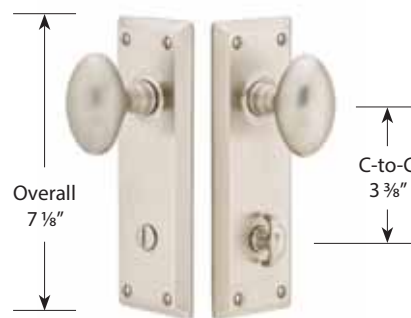

Handing Required if Keyed Leversets or if Interconnect Device is Specified. Standard 2 1/8" Door Prep. Standard latch is for 2 3/8" backset. Specify 2 3/4" backset if required. To order 28° Rotation Latch with any Sideplate, add product code **Latch28** and list price \$4. **Weiser® (WRS) Keyword:** Specify by adding "W" to the beginning of Product Code. No upcharge for cylinder substitution. Can be keyed into existing Weiser® system.

SIDEPLATE LOCKSETS - BRASS THUMBTURN PRIVACY

Delaware Plates
with Providence Crystal Knobs

Exterior Interior

Colonial Plates
with Cortina Levers

Exterior Interior

Quincy Plates
with Egg Knobs

Exterior Interior

THUMBTURN PRIVACY NON-KEYED STYLE	Product Code	Knob / Lever Style	Finish	List Price
Delaware Plate 3 3/8" Center to Center	8228	See Page 4 for Brass Knob & Lever Options. See Page 5 for Crystal & Porcelain Knob Options.	Polished Brass - Lifetime (US3) French Antique (US7) Oil Rubbed Bronze (US10B) Satin Nickel (US15) Pewter (US15A) Flat Black (US19) Polished Chrome (US26)	\$156.00
Colonial Plate 3 3/8" Center to Center	8022			\$156.00
Quincy Plate 3 3/8" Center to Center	8226			\$156.00