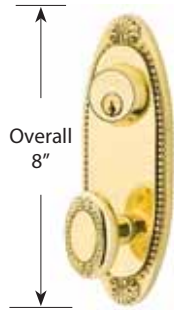

• Beaded Egg Knob with Keyed Oval Beaded Plate
• Two Standard 2 1/8" Door Preps
• 3 3/8" Center to Center Hole Spacing

OVAL BEADED 3 5/8" C-TO-C KEYED	Product Code	Knob or Lever Style	Finish	List Price
Passage/Single Keyed	6010	See Page 4 for Brass Knob & Lever Options.	Polished Brass - Lifetime (US3) French Antique (US7) Oil Rubbed Bronze (US10B) Satin Nickel (US15)	$168.00
Passage/Double Keyed	6011			$168.00
Dummy, Pair	6015	See Page 5 for Crystal & Porcelain Knob Options.		$168.00