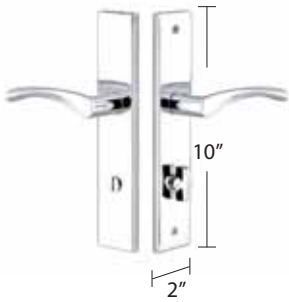

10" STRETTO
Thumbturn Privacy Set

2" x 10" MODERN RECTANGULAR NON-KEYED	Product Code	Knob or Lever Style	Finish	List Price
Passage	8141	See Page 4 for Brass Knob & Lever Options. See Page 5 for Crystal & Porcelain Knob Options.	Satin Brass (US4) Oil Rubbed Bronze (US10B) Satin Nickel (US15) Flat Black (US19) Polished Chrome (US26)	\$154.00
Thumbturn Privacy	8241			\$154.00
Dummy, Pair	8045			\$154.00
Dummy, Single Sided	8041			\$82.00