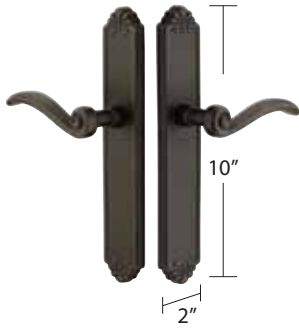

10" STRETTO
Non-Keyed Passage Set

2" x 10" TUSCANY NON-KEYED	Product Code	Knob or Lever Style	Finish	List Price
Passage	6141	See Page 6 for Lost Wax Cast Bronze Knob & Lever Options. See Page 5 for Crystal & Porcelain Knob Options.	Flat Black Bronze (FB) Medium Bronze (MB)	$168.00
Thumbturn Privacy	6241			$168.00
Dummy, Pair	6045			$168.00
Dummy, Single Sided	6041			$86.00