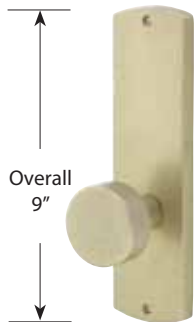

Overall
7 1/4"

- Lariat Lever with Non-Keyed Missoula Plate
- Standard 2 1/8" Door Prep

MISSOULA 7 1/4" NON-KEYED	Product Code	Knob or Lever Style	Finish	List Price
Passage	71023	See Page 5 for Sandcast Bronze Knob & Lever, Crystal & Porcelain Knob Options.	Flat Black Bronze (FB) Medium Bronze (MB) Tumbled White Bronze (TWB)	\$162.00
Privacy	72023			\$162.00
Dummy, Pair	70063			\$162.00

Overall
7 1/4"

- Winchester Knob with Keyed Missoula Plate
- Two Standard 2 1/8" Door Preps
- 3 3/8" Center to Center Hole Spacing

MISSOULA 3 5/8" C-TO-C KEYED	Product Code	Knob or Lever Style	Finish	List Price
Passage/Single Keyed	7370	See Page 5 for Sandcast Bronze Knob & Lever, Crystal & Porcelain Knob Options.	Flat Black Bronze (FB) Medium Bronze (MB) Tumbled White Bronze (TWB)	\$184.00
Passage/Double Keyed	7371			\$184.00
Dummy, Pair	7375			\$184.00