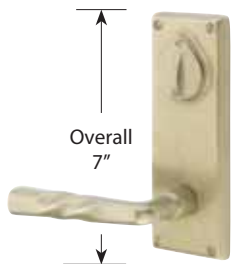

- Montrose Lever with Keyed Rectangular Plate
- Two Standard 2 1/8" Door Preps
- 3 5/8" Center to Center Hole Spacing

RECTANGULAR 3 5/8" C-TO-C KEYED	Product Code	Knob or Lever Style	Finish	List Price
Passage/Single Keyed	7360	See Page 5 for Sandcast Bronze Knob & Lever, Crystal & Porcelain Knob Options.	Flat Black Bronze (FB) Medium Bronze (MB) Tumbled White Bronze (TWB)	$184.00
Passage/Double Keyed	7361			$184.00
Dummy, Pair	7365			$184.00