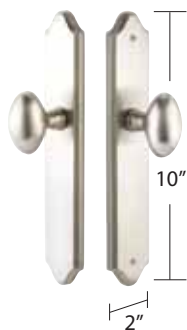

SIDEPLATE LOCKSETS - BRASS STRETTO NARROW TRIM

10" STRETTO
Non-Keyed Passage Set

2" x 10" CONCORD NON-KEYED	Product Code	Knob or Lever Style	Finish	List Price
Passage	7141	See Page 4 for Brass Knob & Lever Options. See Page 5 for Crystal & Porcelain Knob Options.	Polished Brass - Lifetime (US3) French Antique (US7) Oil Rubbed Bronze (US10B) Satin Nickel (US15) Pewter (US15A) Flat Black (US19) Polished Chrome (US26)	$154.00
Thumbturn Privacy	7241			$154.00
Dummy, Pair	7045			$154.00
Dummy, Single Sided	7041			$82.00