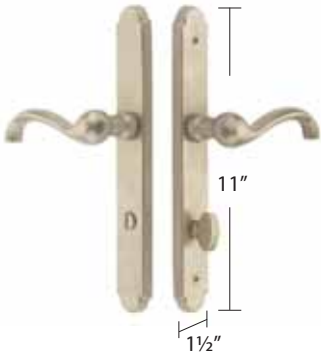

11" STRETTO
Thumbturn Privacy Set

1 1/2" x 11" ARCHED NON-KEYED	Product Code	Knob or Lever Style	Finish	List Price
Passage	4143	See Page 5 for Sandcast Bronze Knob & Lever, Crystal & Porcelain Knob Options.	Flat Black Bronze (FB) Medium Bronze (MB) Tumbled White Bronze (TWB)	$168.00
Thumbturn Privacy	4243			$168.00
Dummy, Pair	4046			$168.00
Dummy, Single Sided	4043			$86.00