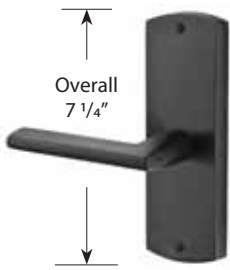

Overall
7 1/4"

- Lariat Lever with Non-Keyed Missoula Plate
- Standard 2 1/8" Door Prep

MISSOULA 7 1/4" NON-KEYED	Product Code	Knob or Lever Style	Finish	List Price
Passage	71023	See Page 5 for Sandcast Bronze Knob & Lever, Crystal & Porcelain Knob Options.	Flat Black Bronze (FB) Medium Bronze (MB) Tumbled White Bronze (TWB)	$162.00
Privacy	72023			$162.00
Dummy, Pair	70063			$162.00