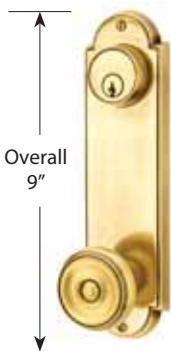

DELAWARE 5 1/2" C-TO-C KEYED	Product Code	Knob or Lever Style	Finish	List Price
Passage/Single Keyed	8996	See Page 4 for Brass Knob & Lever Options. See Page 5 for Crystal & Porcelain Knob Options.	Polished Brass - Lifetime (US3)	$168.00
Passage/Double Keyed	8997		French Antique (US7)	
Dummy, Pair	8856		Oil Rubbed Bronze (US10B) Satin Nickel (US15) Pewter (US15A) Flat Black (US19) Polished Chrome (US26)	

- Waverly Knob with Keyed Delaware Plate
- Two Standard 2 1/8" Door Preps
- 5 1/2" Center to Center Hole Spacing

INTERCONNECT DEVICE	Product Code		List Price
Delaware 5 1/2" C-to-C Keyed	443	Not Available for Double Cylinder. 28° Latch Not Available for Use with Interconnect Device.	$58.00

Handing Required if Keyed Leversets or if Interconnect Device is Specified. Standard 2 1/8" Door Prep. Standard latch is for 2 3/8" backset. Specify 2 3/4" backset if required. To order 28° Rotation Latch with any Sideplate, add product code **Latch28** and list price **$4**. **Weiser® (WRS) Keyway:** Specify by adding "W" to the beginning of Product Code. No upcharge for cylinder substitution. Can be keyed into existing Weiser® system. **Unlacquered Brass** finish available with additional **$18 NET** upcharge.